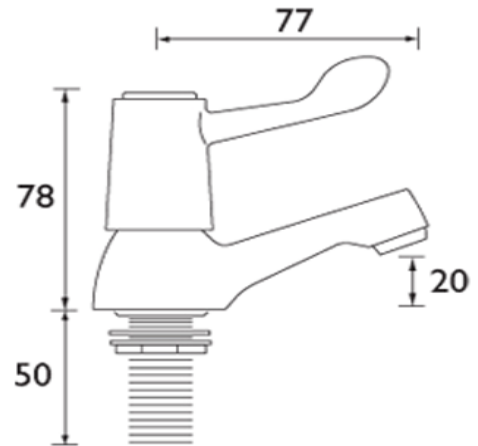

## 3 Inch (77mm) Lever Basin Taps

Product Code : LTAP

Chrome plated brass 3 inch (77mm) lever operated basin taps. Supplied in pairs. Ideal for areas requiring high degrees of hand hygiene.

### Material:

Chrome plated brass body and head.

### Specification:

Quarter turn 1/2" ceramic disc valves.

1/2" BSP inlet connection.

Metal backnuts.

WRAS approved.