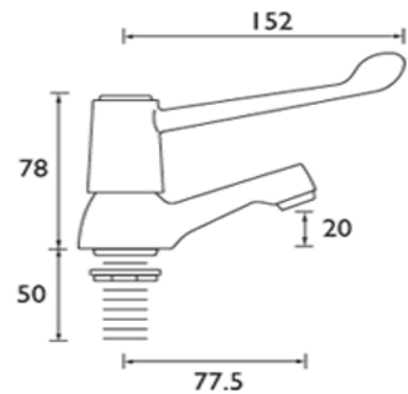

6 Inch (152mm) Lever Basin Taps

Product Code : LTAP6

Chrome plated brass 6 inch (152mm) lever operated basin taps. Supplied in pairs. Ideal for areas requiring high degrees of hand hygiene.

Material

Chrome plated brass body and head.

Specification

Quarter turn 1/2" ceramic disc valves.
1/2" BSP inlet connection.
Metal backnuts.
WRAS approved.

Flow rates:

8.1 litres/min at 0.2 bar.
40.7 litres/min at 5 bar.

Water Pressure:

Min 0.2 bar, max 7 bar.