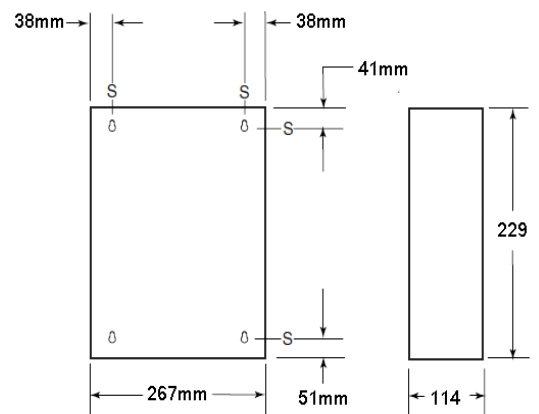

## Stainless Steel 7.6 Litre Waste Bin

Product Code WR-7

Stainless steel wall mounted 7.6 litre capacity waste bin. Hemmed edges top and bottom for safety.

**Material:**

Stainless steel grade 304 with satin finish on all exposed surfaces.

**Fixing:**

Four keyhole fixing holes in rear of the waste bin for easy installation.