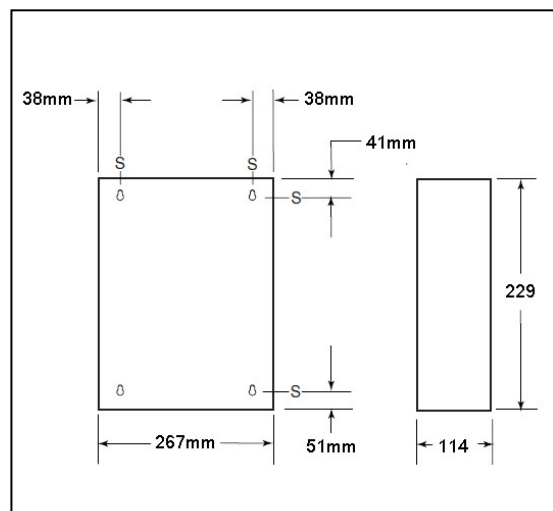

Stainless Steel 7.6 Litre Waste Bin Model: WR-7

Product Code: WR-7

Stainless steel wall mounted 7.6 litre capacity waste bin. Hemmed edges top and bottom for safety.

Material

Stainless steel grade 304 with satin finish on all exposed surfaces.

Fixing

Four keyhole fixing holes in rear of the waste bin for easy installation.