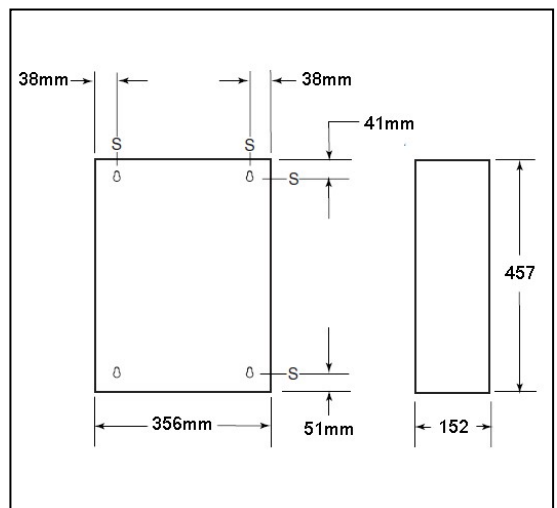

Fixing

Four keyhole fixing holes in rear of the waste bin for easy installation.