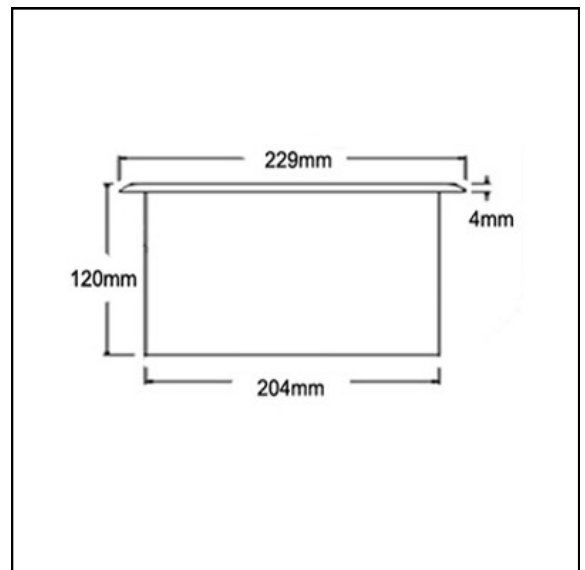

[Click here to visit Washware Essentials website](#)

We also supply: stainless steel urinals, stainless steel & china toilets, drinking fountains and water coolers, wash troughs and wash basins, hospital sluice sinks and slop hoppers, stainless steel & china cleaners sinks, catering sinks & tables, washroom accessories, Armitage Shanks DocM packs and disabled use WC pans, solid surface wash troughs and basin units.

Please contact us for prices on any of your requirements.

**EVERYTHING YOU NEED TO FIT
OUT A COMMERCIAL WASH ROOM
SUPPLIED AT THE RIGHT PRICE ON
TIME**

**WASHWARE
ESSENTIALS LTD**

Kestrel Court
Harbour Road
Portishead
Bristol
BS20 7AN

Phone: 01275 390603

Web: www.washwareessentials.co.uk

E-mail: enquiries@washwareessentials.co.uk