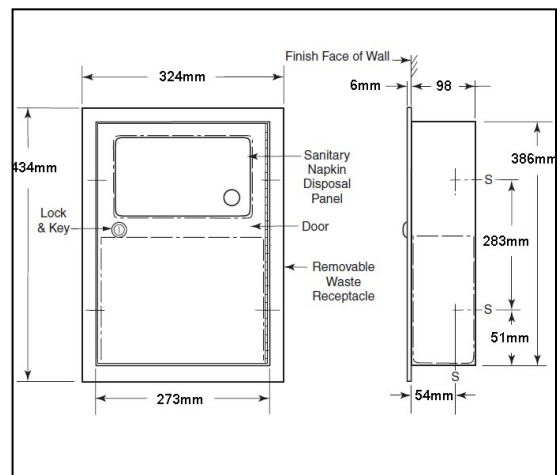

Kestrel Court, Harbour Road, Portishead, Bristol, BS20 7AN

Phone: 01275 390603

Web: www.washwareessentials.co.uk

E-mail: enquiries@washwareessentials.co.uk

Recessed Sanitary Towel Disposal Bin Model: STDB-R

Product Code: STDB-R

Stainless steel recess mounted sanitary towel disposal bin with hinged lid. Front door secured with full length piano hinge and key lock. Internal removable waste container.

Material

Stainless steel grade 304 construction with satin finish on all exposed surfaces. Hinged flap and door both with full length piano hinge.

Capacity

4.6 litre capacity removable leak proof polyethylene waste container.

Fixing

Concealed wall fixing holes supplied with stainless steel screws (appropriate wall plugs may be required).

Operation

Waste is disposed of through the hinged top disposal flap.

Waste is removed in removable polyethylene container through the lockable front access door.