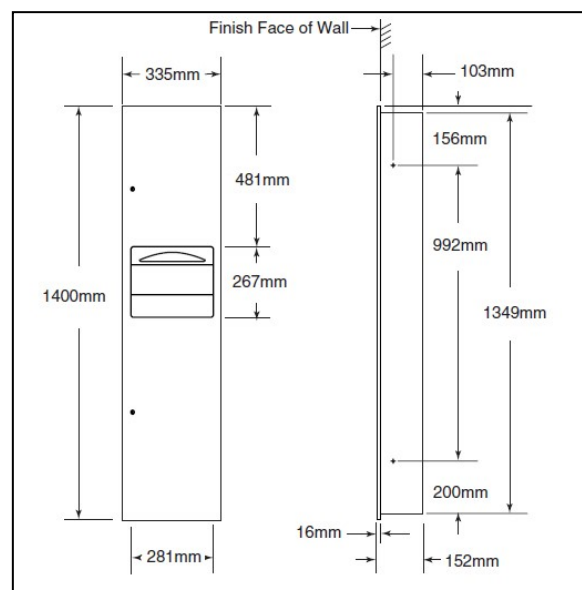

Kestrel Court, Harbour Road, Portishead, Bristol, BS20 7AN

Phone: 01275 390603

Web: www.washwareessentials.co.uk

E-mail: enquiries@washwareessentials.co.uk

Heavy Duty Recessed Towel Dispenser And Waste Bin. Model: CU-5R

Product Code: CU-5R

Stainless steel heavy duty recessed combined paper towel dispenser and waste bin. Full length hinged lockable door with hemmed towel opening for safety and to prevent the paper towels from tearing. Removable internal polyethylene leak proof waste bin.

Material

1.2mm thick grade 304 stainless steel construction with satin finish on all exposed surfaces.

Capacity

The unit will hold 600 C fold or 800 multifold paper towels.

Waste bin with 22 litre capacity.

Fixing

Concealed wall fixing holes.

Operation

Paper towels are pulled from the bottom of the unit.

Full height door is attached to the dispenser with full length piano hinge and secured with two key locks.

Polyethylene waste bin is removable for servicing.