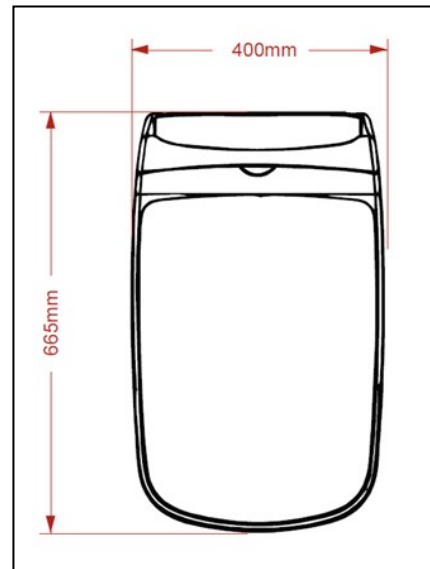

Fixing

Suitable for bonding into work top or counter top.

Size

Flange diameter 171mm

Chute diameter 143mm

Height 121mm

Options

Larger 204mm chute diameter available. See product WWE-1000A

Material

Manufactured from stainless steel with a polished finish on visible surfaces.

Fixing

Suitable for bonding into work top or counter top.

Size

Flange diameter 229mm

Chute diameter 204mm

Height 120mm

Material

ABS black plastic cover and backplate.
Stainless steel coverplate.

Fixing

Internal concealed wall fixing holes.

Operation

Internal bag holder to accommodate 25 litre waste bags.
Open top for the disposal of waste.
Hinged front and lid to enable changing of waste bags.