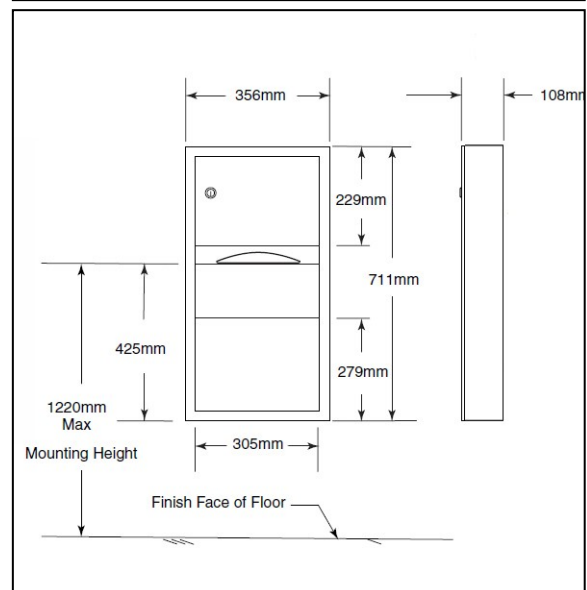

Kestrel Court, Harbour Road, Portishead, Bristol, BS20 7AN

Phone: 01275 390603

Web: www.washwareessentials.co.uk

E-mail: enquiries@washwareessentials.co.uk

Small Surface Mounted Paper Towel Dispenser And Waste Bin. Model: CU-2SM

Product Code: CU-2SM

Stainless steel small surface mounted combined paper towel dispenser and waste bin. Hinged lockable towel door with hemmed towel opening for safety and to prevent the paper towels from tearing. Removable waste bin held in with hooks. Supplied with stainless steel collar for surface mounting.

Material

Stainless steel grade 304 construction with satin finish on all exposed surfaces.

Capacity

The unit will hold 350 C fold or 475 multifold paper towels.

Waste bin with 7.6 litre capacity.

Fixing

Concealed wall fixing holes.

Operation

Paper towels are pulled from the bottom of the unit.

Filling door is attached to the dispenser with full length piano hinge and secured with a key lock.

Waste bin is removable for servicing.