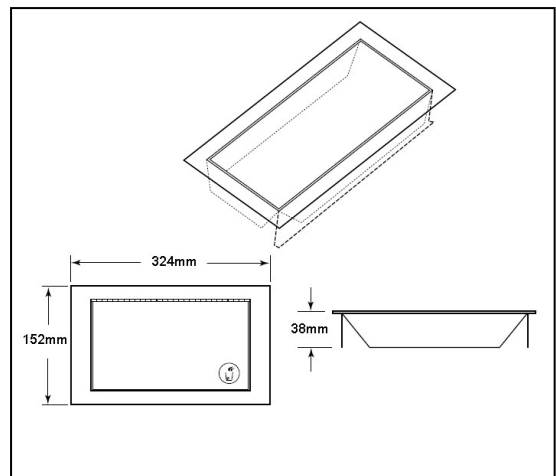

Kestrel Court, Harbour Road, Portishead, Bristol, BS20 7AN

Phone: 01275 390603

Web: www.washwareessentials.co.uk

E-mail: enquiries@washwareessentials.co.uk

Countertop Waste Bin Flap Model: WFLAP

Product Code: WFLAP

Stainless steel countertop waste bin flap with hinged self closing door. Waste door is mounted with full length spring loaded stainless steel piano hinge.

Material

Stainless steel grade 304 frame and door with satin finish on all exposed surfaces.

Fixing

To be mounted into countertop