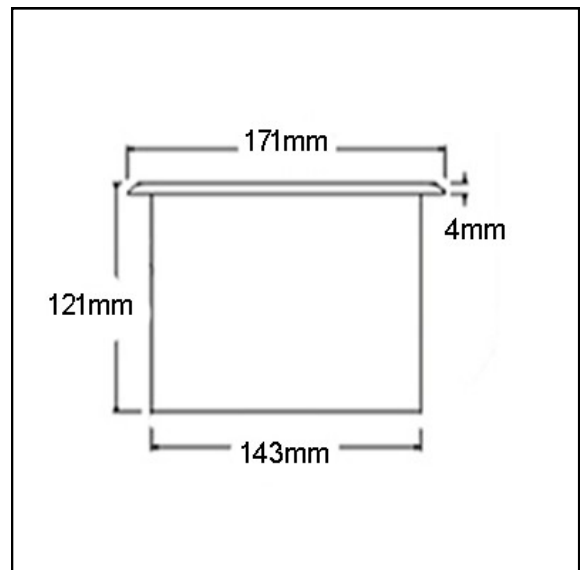

Fixing

Suitable for bonding into work top or counter top.

Size

Flange diameter 171mm

Chute diameter 143mm

Height 121mm

Options

Larger 204mm chute diameter available. See product WWE-1000A

Material

Manufactured from stainless steel with a polished finish on visible surfaces.

Fixing

Suitable for bonding into work top or counter top.

Size

Flange diameter 229mm

Chute diameter 204mm

Height 120mm