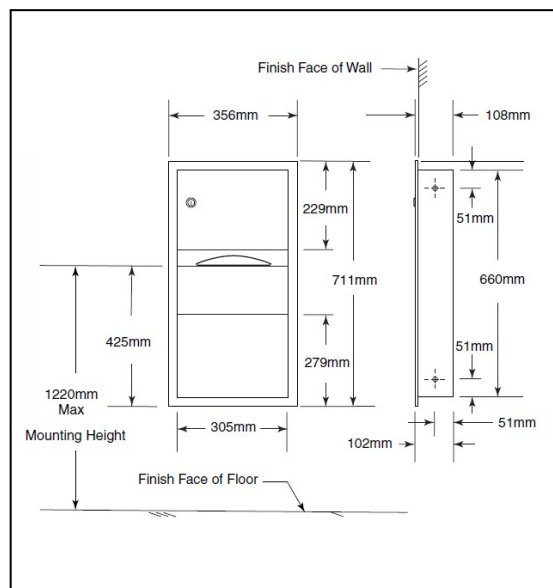

Kestrel Court, Harbour Road, Portishead, Bristol, BS20 7AN

Phone: 01275 390603

Web: www.washwareessentials.co.uk

E-mail: enquiries@washwareessentials.co.uk

Small Recessed Paper Towel Dispenser And Waste Bin. Model: CU-2R

Product Code: CU-2R

Stainless steel small recessed combined paper towel dispenser and waste bin. Hinged lockable towel door with hemmed towel opening for safety and to prevent the paper towels from tearing. Removable waste bin held in with hooks.

Material

Stainless steel grade 304 construction with satin finish on all exposed surfaces.

Capacity

The unit will hold 350 C fold or 475 multifold paper towels.

Waste bin with 7.6 litre capacity.

Fixing

Concealed wall fixing holes.

Operation

Paper towels are pulled from the bottom of the unit.

Filling door is attached to the dispenser with full length piano hinge and secured with a key lock. Waste bin is removable for servicing.