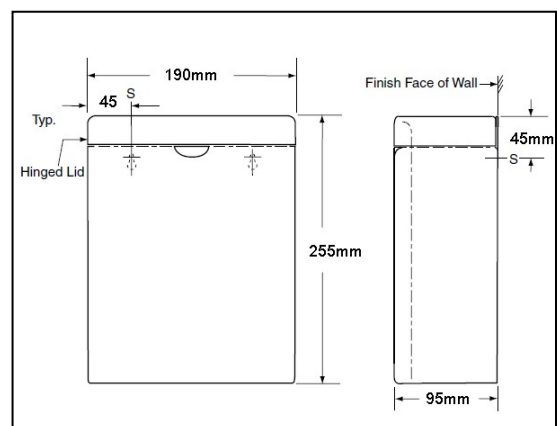

Kestrel Court, Harbour Road, Portishead, Bristol, BS20 7AN

Phone: 01275 390603

Web: www.washwareessentials.co.uk

E-mail: enquiries@washwareessentials.co.uk

Sanitary Towel Disposal Bin Model: STDB

Product Code: STDB

Stainless steel wall or floor mounted sanitary towel disposal bin with hinged lid. Finger recess for opening lid.

Material

Stainless steel grade 304 construction with satin finish on all exposed surfaces. Hinged lid with full length piano hinge.

Capacity

Approx 4 litre capacity.

Fixing

Concealed wall fixing holes supplied with stainless steel screws (appropriate wall plugs may be required).