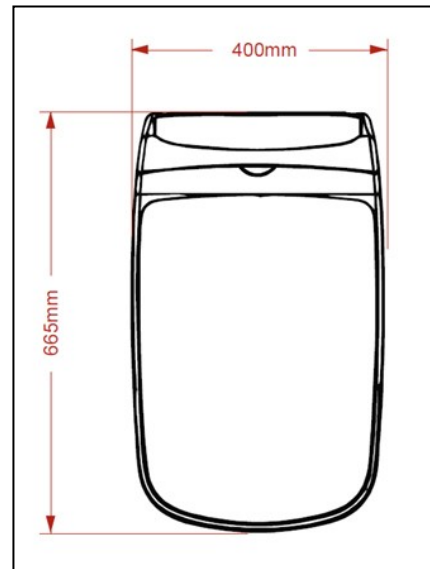

Fixing

Suitable for bonding into work top or counter top.

Size

Flange diameter 171mm

Chute diameter 143mm

Height 121mm

Options

Larger 204mm chute diameter available. See product WWE-1000A

Material

Manufactured from stainless steel with a polished finish on visible surfaces.

Fixing

Suitable for bonding into work top or counter top.

Size

Flange diameter 229mm

Chute diameter 204mm

Height 120mm

Material

ABS black plastic cover and backplate.
Stainless steel coverplate.

Fixing

Internal concealed wall fixing holes on waste bin but can be left freestanding with the stand.

Operation

Internal bag holder to accommodate 25 litre waste bags.
Open top for the disposal of waste.
Hinged front and lid to enable changing of waste bags.