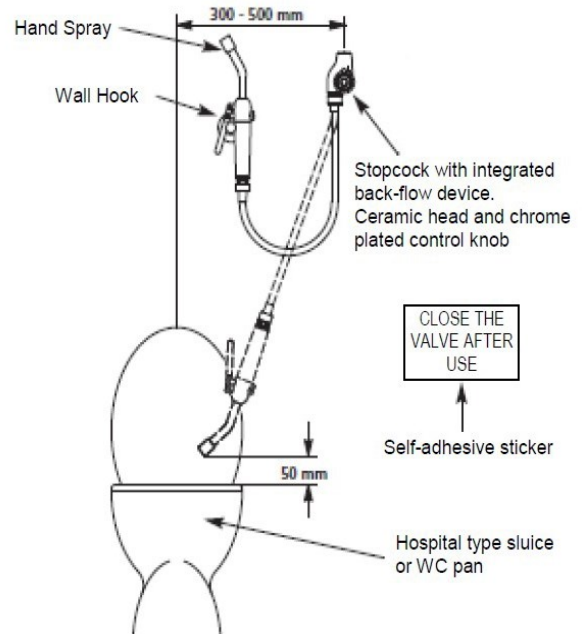

Bed Pan Cleaner

Product Code BPC1

Wall mounted bed pan cleaner with trigger operated hand spray with a 65 degree nozzle.

The bed pan cleaner is designed for cleaning bed pans, bottles, and sluice sinks in hospitals, clinics, nursing homes and areas where waste is disposed.

The bed pan cleaner features a wall mounted valve with quarter turn on / off control with an integral vacuum breaker to prevent back contamination of the water supply.

The bed pan cleaner is supplied with either a chrome plated back plate elbow for exposed water supply or through wall connector for concealed water supply. 1m long reinforced white opaque nylon flexible hose with chrome plated brass trigger operated hand spray. 65 degree nozzle to aid the cleaning of bed pans. White wall hook with screws for hand spray.

Bed pan cleaners are ideal for use with our sluice sinks and hospital equipment.

WASHWARE ESSENTIALS LTD

Kestrel Court, Harbour Road, Portishead, Bristol BS20 7AN Phone: 01275 390603
 Web: www.washwareessentials.co.uk E-mail: enquiries@washwareessentials.co.uk