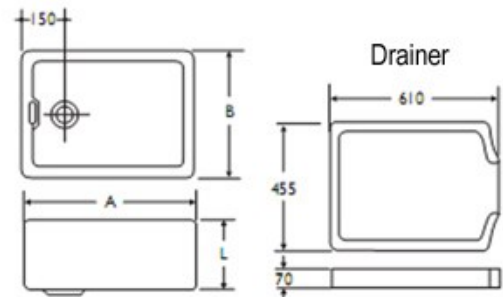

Armitage Shanks Belfast Sink (with legs & brackets)

Product Code BSLB

A	B	L
455mm	380mm	205mm
595mm	455mm	255mm

Armitage Shanks vitreous china Belfast sink, complete legs, brackets and waste fitting.

Fixings:

Supplied with stainless steel wall brackets and 650mm long stainless steel front support legs.

Waste Fitting:

Supplied with 38mm waste fitting, plug, chain, and chain stay.

Size:

Small: 455 x 380 x 205mm (Code BSLB1).

Standard: 595 x 455 x 255mm (Code BSLB2).

Material:

Vitreous china.

Options:

Cross head bib taps.

Wall plate elbows for exposed water supply.

Plastic 38mm bottle trap.

Can be supplied without legs and brackets.

610mm drainer with leg and wall bracket (available on standard size model only).