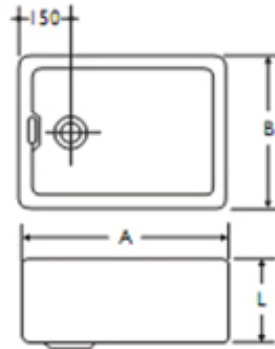

Armitage Shanks Belfast Sink (no legs & brackets)

Product Code BS3/4

A	B	L
455mm	380mm	205mm
595mm	455mm	255mm

Armitage Shanks vitreous china Belfast sink, complete with waste fitting (no legs or wall brackets).

Waste Fitting:

Supplied with 38mm waste fitting, plug, chain, and chain stay.

Size:

Small: 455 x 380 x 205mm (Code BS3)

Standard: 595 x 455 x 255mm (Code BS4)

Material:

Vitreous china.

Options:

Cross head bib taps.

Wall plate elbows for exposed water supply.

Plastic 38mm bottle trap.

Can be supplied with legs and wall brackets.