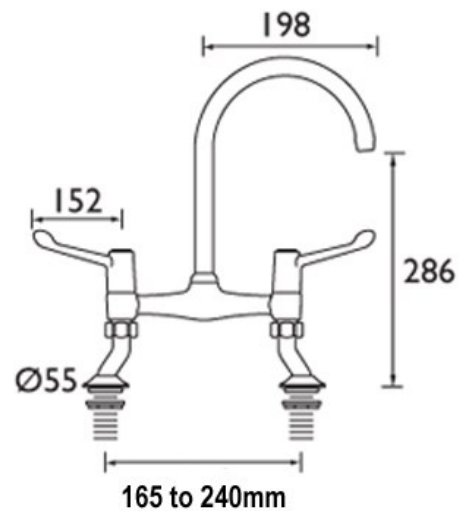

Bridge Deck Lever Sink Mixer Tap - 6 inch

Product Code : BRDLT

Chrome plated brass 6 inch lever bridge deck sink mixer tap.

Material:

Chrome plated brass body, spout, and levers.

Specification:

152mm (6 inch) levers.

Quarter turn 1/2" ceramic disc valves.

1/2" BSP inlet connection.

Metal backnuts.

Adjustable to suit tap hole centres between 165 to 240mm.

22mm tap holes required.

WRAS approved.

Flow rates:

13 litres/min at 0.2 bar.

79 litres/min at 5 bar.

Water Pressure:

Min 0.2 bar, max 7 bar.

Guarantee:

1year against manufacturing defects.

WASHWARE ESSENTIALS LTD

Kestrel Court, Harbour Road, Portishead, Bristol BS20 7AN Phone: 01275 390603