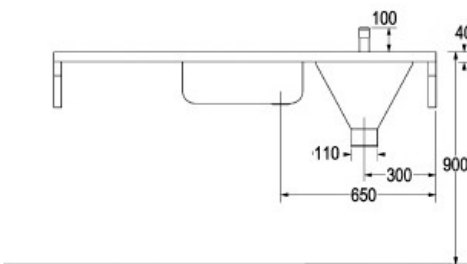

**Combined Slop Hopper
Sink & Drainer HTM64 DUHS**

Left Hand Sluice Back Entry

Left Hand Sluice Top Entry

Right Hand Sluice Back Entry

Right Hand Sluice Top Entry

[Click here to visit Washware Essentials website](#)