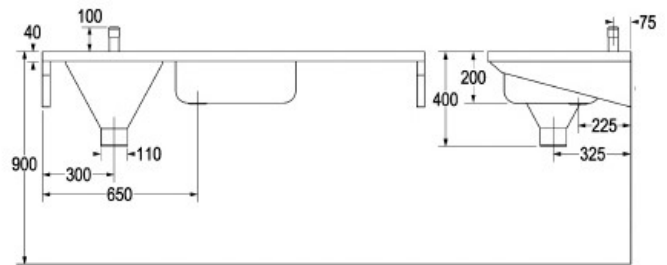

**Combined Slop Hopper
Sink & Drainer HTM64 DUHS**

Left Hand Sluice Back Entry

Left Hand Sluice Top Entry

Right Hand Sluice Back Entry

Right Hand Sluice Top Entry

[Click here to visit Washware Essentials website](#)