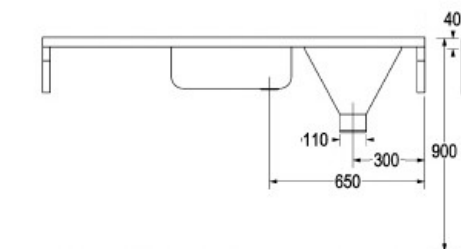

**Combined Slop Hopper
Sink & Drainer HTM64 DUHS**

Left Hand Sluice Back Entry

Left Hand Sluice Top Entry

Right Hand Sluice Back Entry

Right Hand Sluice Top Entry

[Click here to visit Washware Essentials website](#)