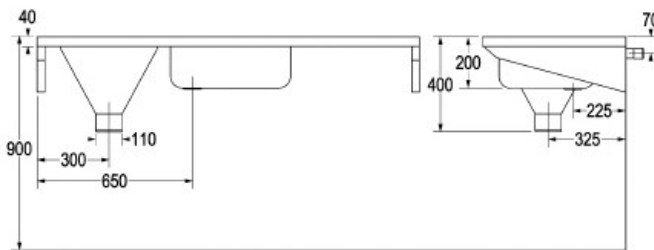

**Combined Slop Hopper
Sink & Drainer HTM64 DUHS**

Left Hand Sluice Back Entry

Left Hand Sluice Top Entry

Right Hand Sluice Back Entry

Right Hand Sluice Top Entry

[Click here to visit Washware Essentials website](#)