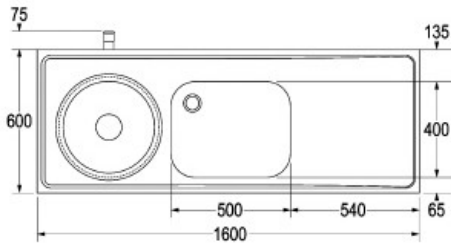

**Combined Slop Hopper
Sink & Drainer HTM64 DUHS**

Left Hand Sluice Back Entry

Left Hand Sluice Top Entry

Right Hand Sluice Back Entry

Right Hand Sluice Top Entry

[Click here to visit Washware Essentials website](#)