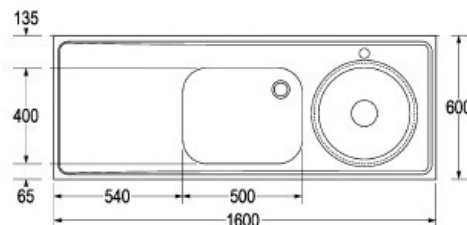

**Combined Slop Hopper
Sink & Drainer HTM64 DUHS**

Left Hand Sluice Back Entry

Left Hand Sluice Top Entry

Right Hand Sluice Back Entry

Right Hand Sluice Top Entry

[Click here to visit Washware Essentials website](#)