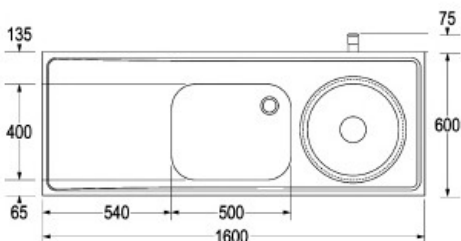

**Combined Slop Hopper
Sink & Drainer HTM64 DUHS**

Left Hand Sluice Back Entry

Left Hand Sluice Top Entry

Right Hand Sluice Back Entry

Right Hand Sluice Top Entry

[Click here to visit Washware Essentials website](#)