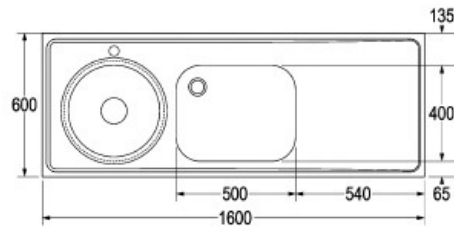

**Combined Slop Hopper
Sink & Drainer HTM64 DUHS**

Left Hand Sluice Back Entry

Left Hand Sluice Top Entry

Right Hand Sluice Back Entry

Right Hand Sluice Top Entry

[Click here to visit Washware Essentials website](#)