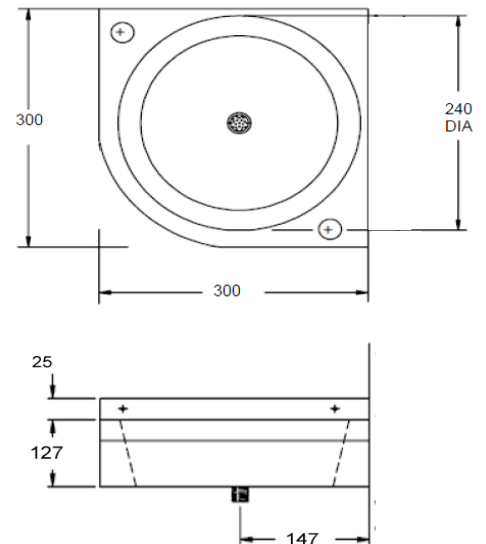

## Stainless Steel Corner Wash Basin With Lever Taps

Product Code WBCLT

Stainless steel wall mounted corner hand wash basin, suitable for separate hand washing facilities in corners for areas with limited space, supplied with lever operated basin taps.

**Material:**

Manufactured from stainless steel.

**Taps:**

Bristan chrome plated lever operated taps with ceramic disc cartridges.

**Fixings:**

Fitted apron support with integral screw fixing holes.

**Tap Holes:**

Supplied with two tap holes.

**Size:**

300mm wide, 300mm front to back, 125mm deep.

**Waste Outlet:**

Supplied with a 1 1/4" (32mm) waste, overflow, plug and chain.

**Optional Extras:**

32mm plastic bottle trap.

Chrome plated 32mm bottle trap with waste pipe and wall flange.