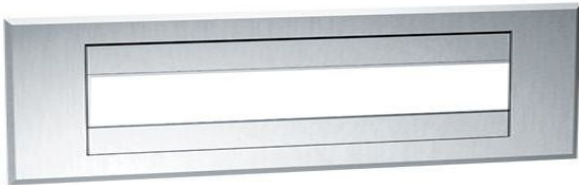

Countertop Paper Towel Dispenser

Product Code : PTD-CT

Stainless steel countertop mounted paper towel dispenser is of all welded construction with exposed surfaces with a satin finish. Manufactured in grade 304 stainless steel.

Capacity:

The unit will hold 300 C fold or 400 multifold paper towels.

Fixing:

Four concealed mounting tabs.
Suitable for 19mm to 38mm thick countertops.

Operation:

Paper towels are removed from the top. Paper towels load through the top and are held in place by a heavy duty spring loaded mechanism.