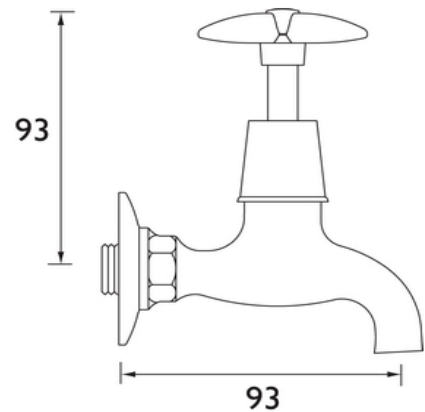

## Cross Head Bib Taps

Product Code : XHBIB

Chrome plated brass cross head wall mounted bib taps. Supplied in pairs.

**Material:**

Chrome plated brass body and head.

**Specification:**

1/2" standard valve.  
1/2" BSP inlet connection.  
Metal backnuts.  
WRAS approved.

**Flow rates:**

11.3 litres/min at 0.2 bar.  
52.6 litres/min at 5 bar.

**Water Pressure:**

Min 0.2 bar, max 7 bar.

**Guarantee:**

1 year against manufacturing defects.