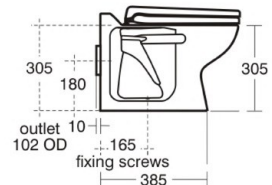

Infant Height School Toilet Back To Wall

Product Code CBTWI

Armitage Shanks Contour 21 Infant Height Back To Wall Schools WC Pan (305mm)

Armitage Shanks Contour 21 schools 305mm back to wall toilet manufactured in white vitreous china.

Reduced height of 305mm suitable for younger children aged 3 to 6 years in schools or public areas.

Seat fixing holes to allow bottom fixed toilet seats for added security.

Water saving 4.5 litre flush.

Options:

- Seats or seats and covers available in white, blue, red, or black.
- Armitage Shanks Conceala 2 plastic concealed cistern with through wall operating lever.
- Finger push pneumatic flush buttons.