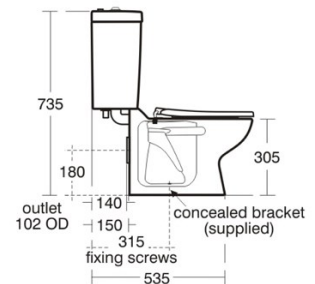

Infant Height School Toilet Close Coupled

Product Code CCI

Armitage Shanks Contour 21 Infant Height Close Coupled Schools WC Pan (305mm)

Armitage Shanks Contour 21 schools 305mm close coupled wc suite manufactured in white vitreous china.

Reduced height of 305mm suitable for younger children aged 3 to 6 years in schools or public areas.

Seat fixing holes to allow bottom fixed toilet seats for added security.

White vitreous china cistern with 6 litre flush, push button flushing valve, internal overflow, bottom inlet water supply, secure lid fastener.