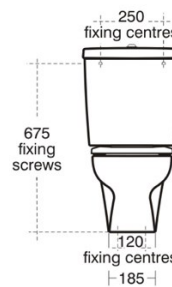

Infant Height School Toilet Close Coupled

Product Code CCI

Armitage Shanks Contour 21 Infant Height Close Coupled Schools WC Pan (305mm)

Armitage Shanks Contour 21 schools 305mm close coupled wc suite manufactured in white vitreous china.

Reduced height of 305mm suitable for younger children aged 3 to 6 years in schools or public areas.

Seat fixing holes to allow bottom fixed toilet seats for added security.

White vitreous china cistern with 6 litre flush, push button flushing valve, internal overflow, bottom inlet water supply, secure lid fastener.