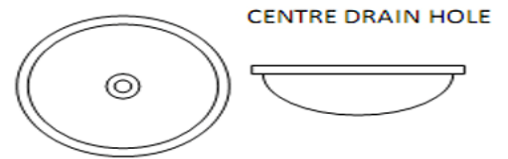

# Stainless Steel Inset Polished Round Wash Basin

Product Code IRWBOF

Stainless steel inset polished round wash basin with overflow and waste fitting, available in 5 sizes.

## Material:

Manufactured from stainless steel with mirror polished internal finish.

## Sizes:

Type	Inside Dia	Outside Dia	Depth
A	200mm	230mm	115mm
B	260mm	290mm	130mm
C	300mm	330mm	140mm
D	360mm	390mm	150mm
F	420mm	450mm	160mm