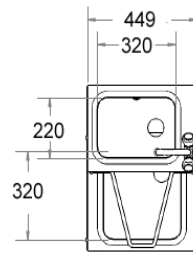

Stainless Steel Janitorial Unit

Product Code JANSS

Stainless steel janitorial unit. Combined cleaners bucket sink with hand wash bowl. Mounted on front and rear support legs. Stainless steel hinged bucket grating. Complete with waste fittings and lever operated swivel mixer tap.

Material:

Manufactured from stainless steel with a satin finish.

Bowl Sizes:

Bucket sink bowl 320 x 320 x 200mm deep.

Hand wash bowl 320 x 220 x 180mm deep.

Waste Outlets:

Supplied with two 38mm waste fittings.

Tap:

Supplied with a lever operated mono bloc mixer tap with hot and cold individual water supply. (Tap levers are 75mm (3 inches long)).