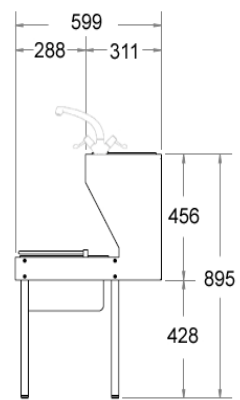

Stainless Steel Janitorial Unit

Product Code JANSS

Stainless steel janitorial unit. Combined cleaners bucket sink with hand wash bowl. Mounted on front and rear support legs. Stainless steel hinged bucket grating. Complete with waste fittings and lever operated swivel mixer tap.

Material:

Manufactured from stainless steel with a satin finish.

Bowl Sizes:

Bucket sink bowl 320 x 320 x 200mm deep.

Hand wash bowl 320 x 220 x 180mm deep.

Waste Outlets:

Supplied with two 38mm waste fittings.

Tap:

Supplied with a lever operated mono bloc mixer tap with hot and cold individual water supply. (Tap levers are 75mm (3 inches long)).