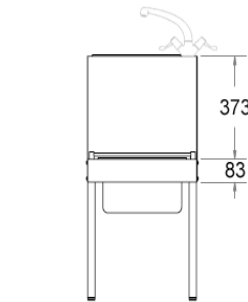

Stainless Steel Janitorial Unit

Product Code JANSS

Stainless steel janitorial unit. Combined cleaners bucket sink with hand wash bowl. Mounted on front and rear support legs. Stainless steel hinged bucket grating. Complete with waste fittings and lever operated swivel mixer tap.

Material:

Manufactured from stainless steel with a satin finish.

Bowl Sizes:

Bucket sink bowl 320 x 320 x 200mm deep.

Hand wash bowl 320 x 220 x 180mm deep.

Waste Outlets:

Supplied with two 38mm waste fittings.

Tap:

Supplied with a lever operated mono bloc mixer tap with hot and cold individual water supply. (Tap levers are 75mm (3 inches long)).