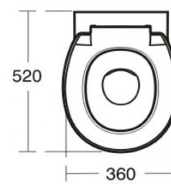

Junior Height School Toilet Back To Wall

Product Code CBTWJ

Armitage Shanks Contour 21 Junior Height Back To Wall Schools WC Pan (355mm)

Armitage Shanks Contour 21 schools 355mm back to wall toilet manufactured in white vitreous china.

Reduced height of 355mm suitable for children aged 7 to 11 years in schools or public areas.

Seat fixing holes to allow bottom fixed toilet seats for added security.

Water saving 4.5 litre flush.

Options:

- Seats or seats and covers available in white, blue, red, or black.
- Armitage Shanks Conceala 2 plastic concealed cistern with through wall operating lever.
- Finger push pneumatic flush buttons.