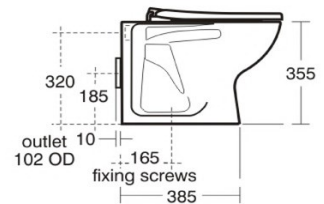

Junior Height School Toilet Back To Wall

Product Code CBTWJ

Armitage Shanks Contour 21 Junior Height Back To Wall Schools WC Pan (355mm)

Armitage Shanks Contour 21 schools 355mm back to wall toilet manufactured in white vitreous china.

Reduced height of 355mm suitable for children aged 7 to 11 years in schools or public areas.

Seat fixing holes to allow bottom fixed toilet seats for added security.

Water saving 4.5 litre flush.

Options:

- Seats or seats and covers available in white, blue, red, or black.
- Armitage Shanks Conceala 2 plastic concealed cistern with through wall operating lever.
- Finger push pneumatic flush buttons.