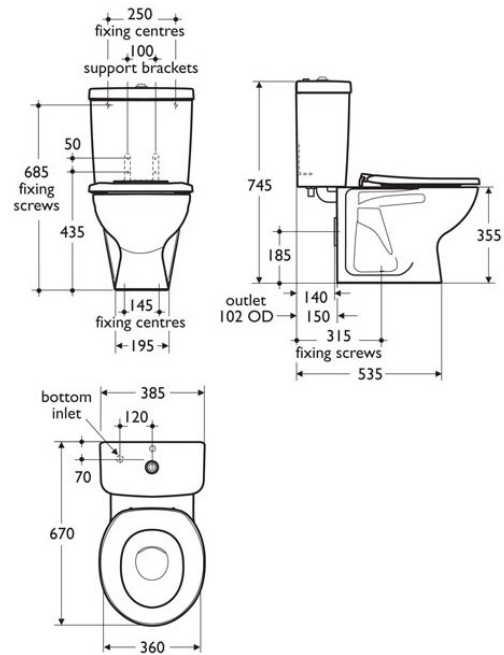

Junior Height School Toilet Close Coupled

Product Code CCJ

Armitage Shanks Contour 21 Junior Height Close Coupled Schools WC Pan (355mm)

Armitage Shanks Contour 21 schools 355mm close coupled wc suite manufactured in white vitreous china.

Reduced height of 355mm suitable for children aged 7 to 11 years in schools or public areas.

Seat fixing holes to allow bottom fixed toilet seats for added security.

White vitreous china cistern with 6 litre flush, push button flushing valve, internal overflow, bottom inlet water supply, secure lid fastener.

Options:

- Seats or seats and covers available in white, blue, red, or black.
- Side action spatula style lever instead of push button.