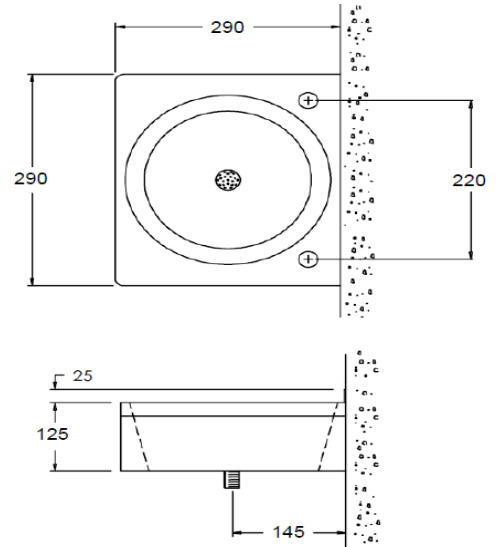

Stainless Steel Mini Wash Basin

Product Code WBM

Stainless steel wall mounted hand wash basin with hands free knee operated front panel and swivel basin spout. Ideal for areas requiring no touch tap operation such as kitchens and food preparation areas.

Material:

Manufactured from stainless steel.

Operation:

Push front panel with water valve, swivel spout and manual mixing valve.

Fixings:

Fitted apron support drilled for screw fixings.

Tap Holes:

Supplied with one tap hole and one tap hole blank

Size:

300mm wide.

330mm front to back.

175mm deep.

Waste Outlet:

Supplied with a 1 1/4" (32mm) waste fitting, no overflow or plug.