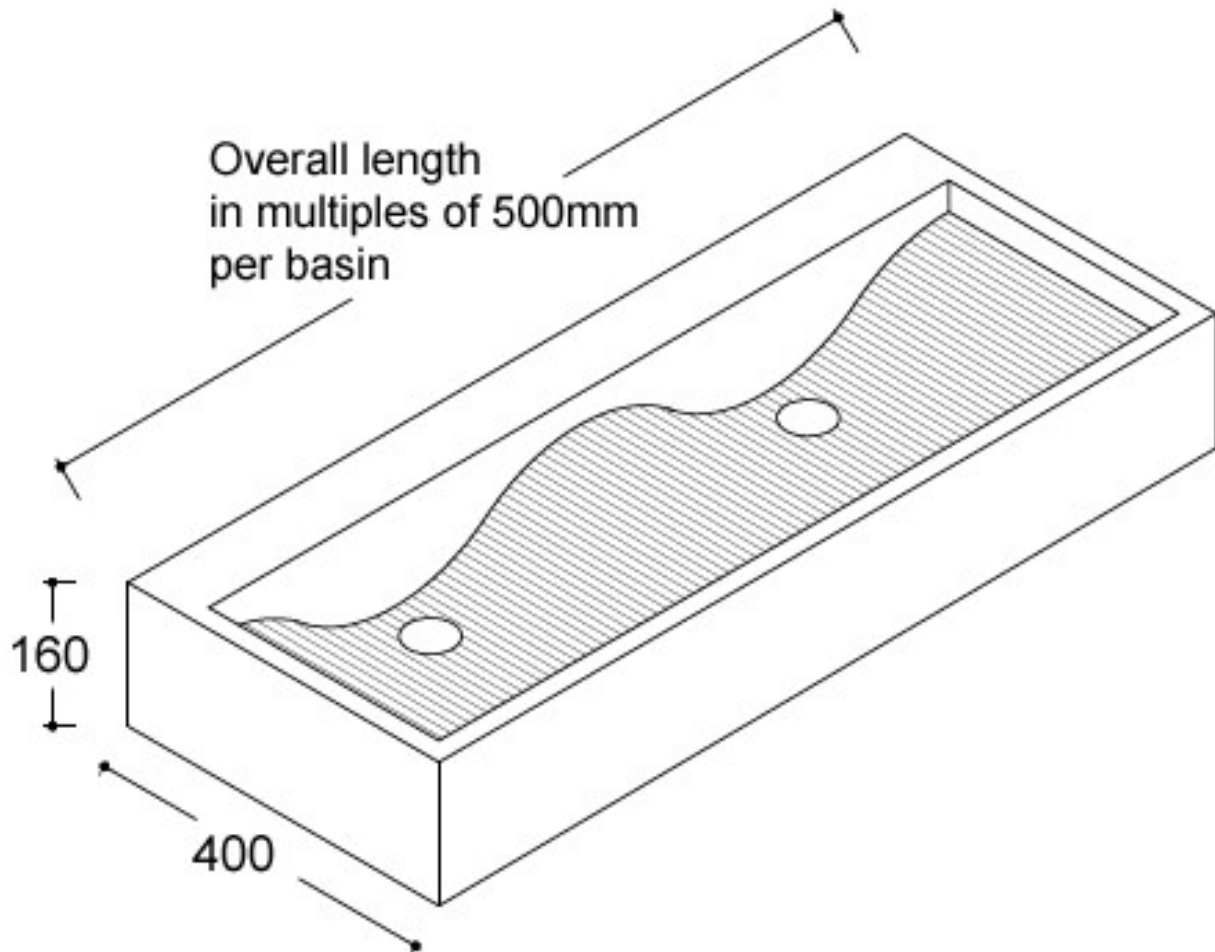

Style

Wall mounted design with wall brackets.

Sit-on vanity mounted design without front fascia (for mounting on vanity unit by others).

Details

Taplanding design for deck mounted taps.

38mm waste fitting to each basin section.

Standard lengths: 1000, 1500, 2000, 2500 and 3000mm long.

Smooth hygienic non-porous material which inhibits the growth of mold.

Standard colour is Alpine White.

Installation

Wall mounted units are supplied complete with wall brackets for the trough to sit on. The trough has a waterproof plywood panel bonded to the underside to allow fixing to the brackets. Due to the weight of these products adequate wall fixings points will be required.

Wall Brackets

Wall brackets for the wall mounted model.
350mm long and designed for minimum
visibility.

HI-MACS® is made from a blend of 75% natural minerals and pigments set in an acrylic polymer matrix which inhibits the growth of bacteria and mold.