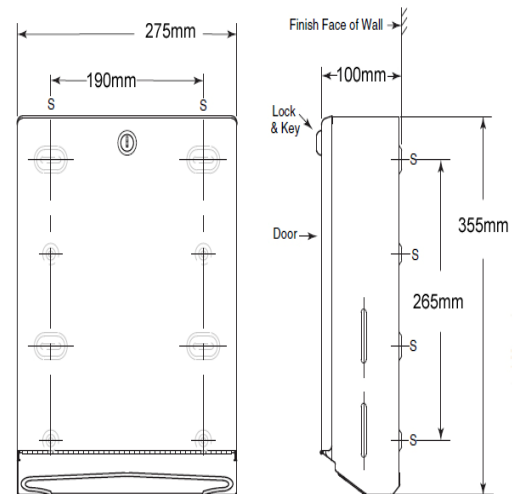

## Paper Towel Dispenser

Product Code : PTD-L

Stainless steel wall mounted paper towel dispenser with hinged lockable lid. Hemmed towel opening for safety and to prevent the paper towels from tearing.

### Capacity:

The unit will hold 400 C fold or 525 multifold paper towels.  
Visible level indicator in both sides.

### Operation:

Paper towels are pulled from the bottom of the unit.  
Filling door is attached to the dispenser with full length piano hinge and secured with a key lock.