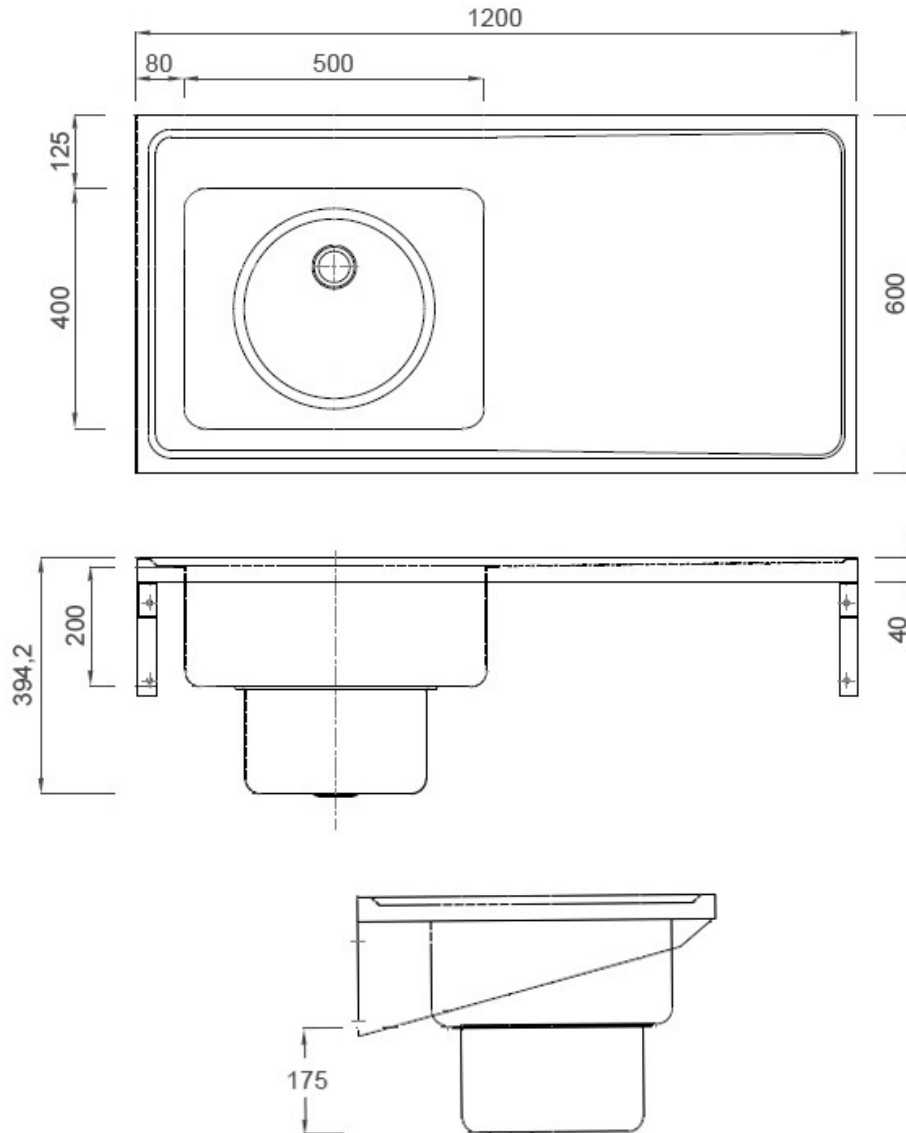

WASHWARE ESSENTIALS LTD

Hospital Plaster Sink HTM64 PS H

[Click here to visit Washware Essentials website](#)

**WASHWARE
ESSENTIALS LTD**

Kestrel Court
Harbour Road
Portishead
Bristol
BS20 7AN

Phone: 01275 390603
Web: www.washwareessentials.co.uk
E-mail: enquiries@washwareessentials.co.uk