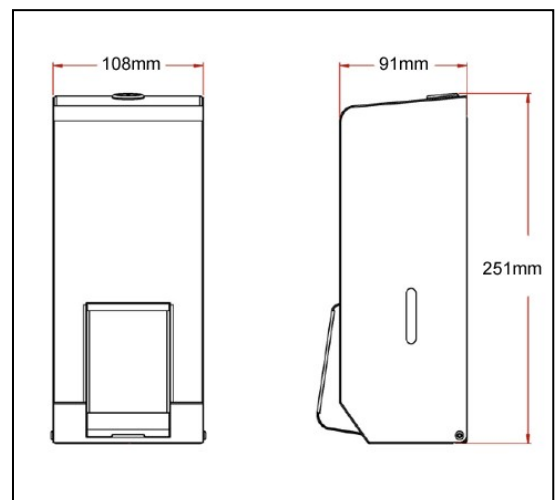

Stainless steel grade 304 with bright polished finish on all exposed surfaces.

Fixing

Concealed screw fixing holes.

Operation

Push button foam soap valve dispenses 6ml of foam soap.

Refillable 900ml internal plastic foam soap reservoir is accessed under the hinged lockable cover.

The reservoir is easy to remove for cleaning and maintenance.

Foam soap level indicators are placed on both sides to monitor levels.

Internal refillable foam soap container