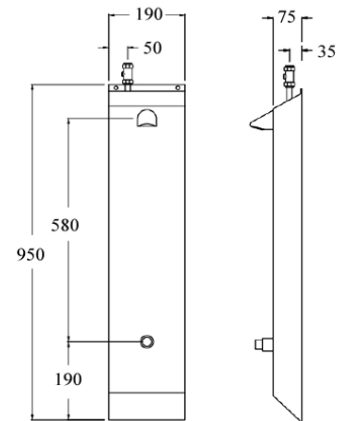

Stainless Steel Shower

Product Code SHWRPAN

Stainless steel wall mounted shower panel with time flow push button valve and fixed vandal resistant shower head.

Material:

Stainless steel body.
Chrome plated head and valve.

Valve And Head:

Adjustable press button time flow valve giving approx 2 to 60 seconds of water with each press.
Vandal resistant fixed shower head.

Fixings:

Concealed wall fixings.

Connection:

Single 15mm inlet connection with isolating valve. Requires pre mixed water supply.

Size:

950mm high overall.
190mm wide.

Specification:

Min working pressure: 1.0 Bar
Max working pressure: 5.0 Bar
Max static pressure: 10 Bar