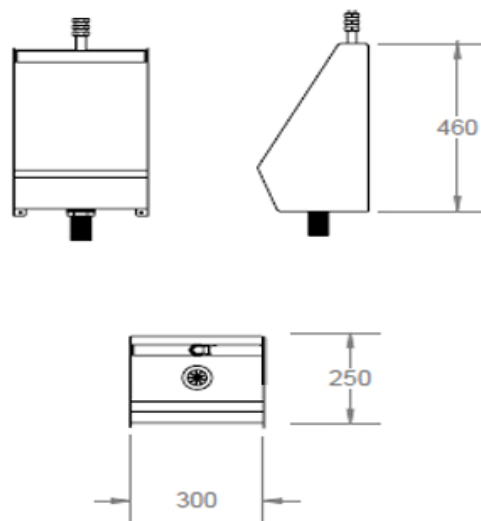

### Design:

The square bowl urinal is manufactured from 1.2mm thick stainless steel with a satin finish. The square bowl urinal is available as a single bowl or in range form of 1, 2, 3 or 4 bowls with cistern and pipework to order online, and can be ordered in ranges of up to 6 urinals by request.

### Waste:

The square bowl urinals are supplied with a 38 mm (1 1/2") BSP plastic dome grated waste fitting.

### Flushing System:

The square bowl urinals are supplied with a water spreader with a water inlet connection to suit 15 mm diameter pipework. The water inlet connection to the flushpipe is top entry for an exposed surface mounted cistern or back entry for a concealed duct mounted cistern.