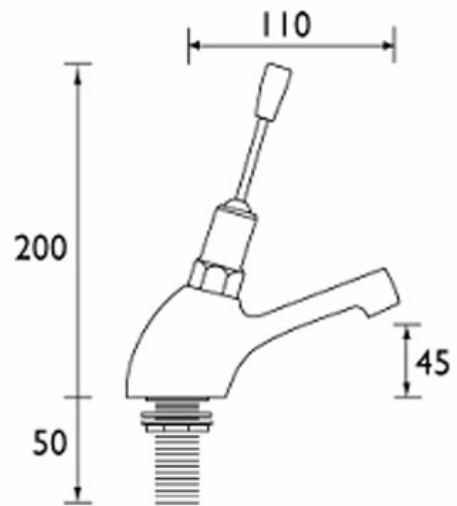

# Toggle Lever Time Flow Basin Tap

Product Code : TLBTAP

Chrome plated toggle lever time flow non concussive basin taps. The toggle lever requires minimum operating force in any direction so is ideal for use in schools, nurseries, and care homes. The time flow operation is ideal for unsupervised areas and for water conservation. The taps are supplied in singles.

## Material:

Chrome plated brass body and head.

## Specification:

Time flow non concussive self closing valve.

The tap will run for approximately 15 seconds at 1 bar water pressure.

Supplied with hot and cold indices for hot or cold installation.

Supplied with flow limiter to reduce flow to 7 litres per minute.

## Pressures and Operating Conditions:

Max Inlet pressure: 8 bar.

Min inlet pressure: 0.2 bar.

Max inlet temperature: 65 degrees C.

Timed flow: 15 seconds at 1 bar.

Flow limiter to reduce flow to maximum of 7 litres per minute.