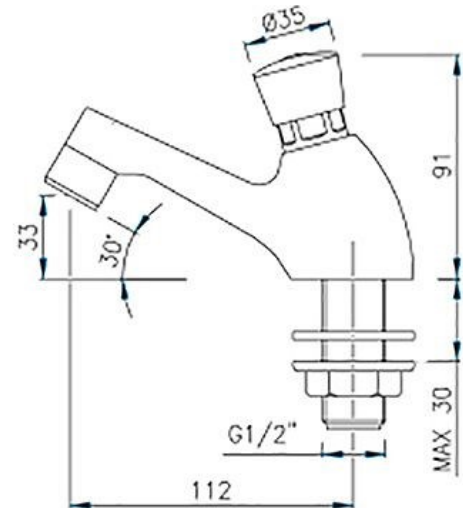

# Vandal Resistant Press Button Non Concussive Time Flow Taps

Product Code : **NCTAP**

Chrome plated anti vandal press button time flow non concussive basin taps. The press button operation requires minimum operating force so is ideal for use in schools, nurseries, and care homes. Anti blocking cartridge means the water will only flow when the button is released, preventing deliberate jamming and potential flooding. The time flow operation is ideal for unsupervised areas and for water conservation. The taps are supplied in singles or pairs.

## Material:

Chrome plated brass body and head.

## Specification:

Soft touch press button non concussive self closing valve.

Anti blocking valve only allows water to flow once pressed and then released—preventing the valve being jammed on.

The tap will run for approximately 10 seconds at 1 bar water pressure.

1/2" threaded connection.

22mm tap hole (or larger) required.

WRAS approved.