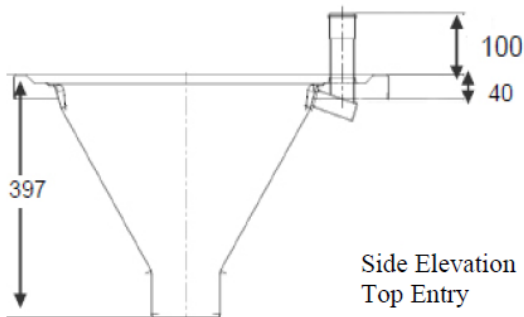

WASHWARE ESSENTIALS LTD

Sluice Sink Wall Mounted—Model DU

Plan Top Entry

Plan Back Entry

Side Elevation
Top Entry

Side Elevation
Rear Entry

[Click here to visit Washware Essentials website](#)

**WASHWARE
ESSENTIALS LTD**