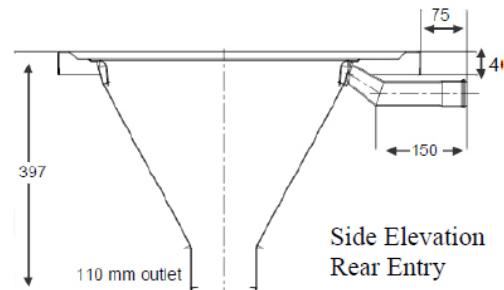

WASHWARE ESSENTIALS LTD

Sluice Sink Wall Mounted—Model DU

Plan Top Entry

Plan Back Entry

Side Elevation
Top Entry

Side Elevation
Rear Entry

[Click here to visit Washware Essentials website](#)

**WASHWARE
ESSENTIALS LTD**