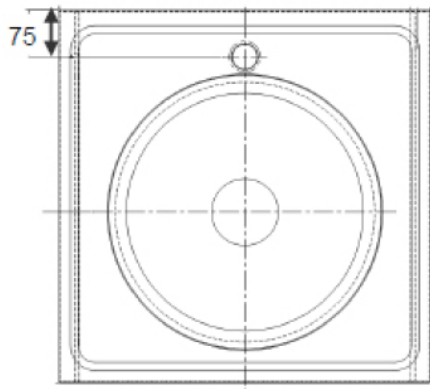

WASHWARE ESSENTIALS LTD

Sluice Sink Wall Mounted—Model DU

Plan Top Entry

Plan Back Entry

Side Elevation
Top Entry

Side Elevation
Rear Entry

[Click here to visit Washware Essentials website](#)

**WASHWARE
ESSENTIALS LTD**