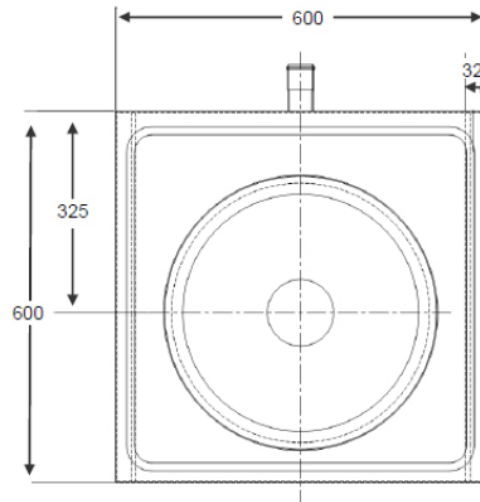

WASHWARE ESSENTIALS LTD

Sluice Sink Wall Mounted—Model DU

Plan Top Entry

Plan Back Entry

Side Elevation
Top Entry

Side Elevation
Rear Entry

[Click here to visit Washware Essentials website](#)

**WASHWARE
ESSENTIALS LTD**