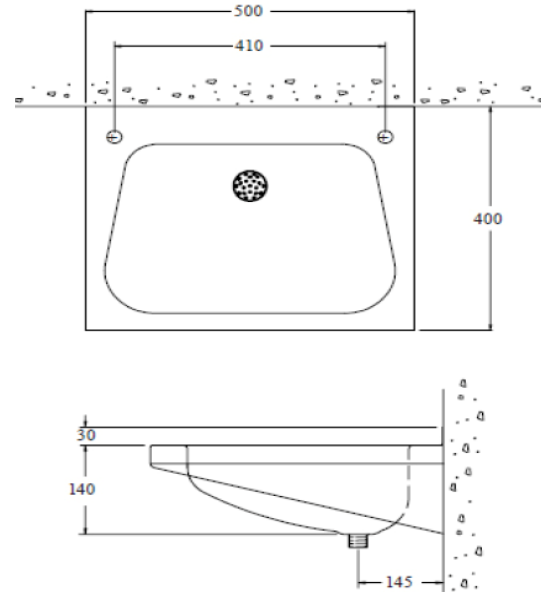

# Stainless Steel Wash Hand Basin With Lever Taps

**Product Code** WBLT

Stainless steel wash hand basin complete with lever taps, suitable for separate hand washing facilities where wrist operated taps are required for hygiene or operating reasons, such as kitchens or disabled toilet areas.

**Material:**

Manufactured from stainless steel.

**Taps:**

Bristan chrome plated lever operated taps with ceramic disc cartridges.

**Fixings:**

Stainless steel wall brackets.

**Tap Holes:**

Supplied with two tap holes.

**Size:**

500mm wide, 400mm front to back, 140mm deep.

**Waste Outlet:**

Supplied with a 1 1/4" (32mm) waste, overflow, plug and chain.

**Optional Extras:**

Front support legs.

32mm plastic bottle trap.

Chrome plated 32mm bottle trap with waste pipe and wall flange.