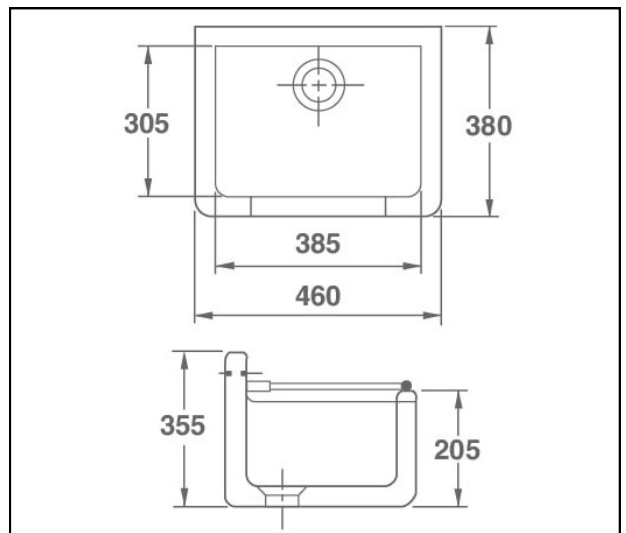

WASHWARE ESSENTIALS LTD

Washware 'Birch' Style 460mm Cleaners Sink

Washware 'Birch' Style 460mm Cleaners Sink

Product Code BIRCH

Armitage Shanks Birch 455mm vitreous china cleaners sink, complete with hinged stainless steel bucket grating.

Fixings

Optional wall brackets and 350mm long front support legs

Waste Fitting

Optional 38mm flush grated waste fitting.

Size

460mm wide.
380mm front to back.
205mm high with 150mm high splashback.

Material

Vitreous china

Options

Legs and wall brackets.
Waste fittings.
Cross head bib taps.
Wall plate elbows for exposed water supply.
Plastic 38mm bottle trap.

[Click here to visit Washware Essentials website](#)