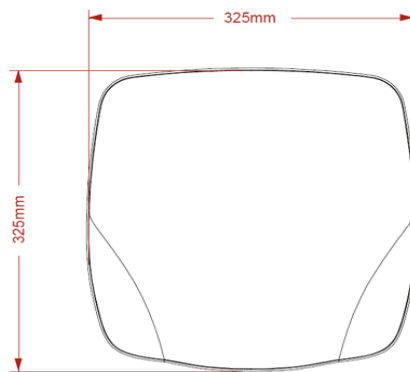

Washware Paper Towel Dispenser

Product Code : WPTD

Black plastic and stainless steel paper towel dispenser. Appealing black plastic body with stainless steel coverplate makes an attractive design for modern washroom and toilet areas. Strong durable design which is easy to refill.

Material:

ABS black plastic cover and backplate.
Stainless steel coverplate.
PET plastic windows.

Fixing:

Internal concealed wall fixing holes.

Operation:

Paper towels are dispensed from the base of the unit.
Paper hand towels are replenished via the hinged lid. Unit takes two stacks of C fold or Z fold interleaved paper towels. 200mm high stack. Two side viewing level indicators.